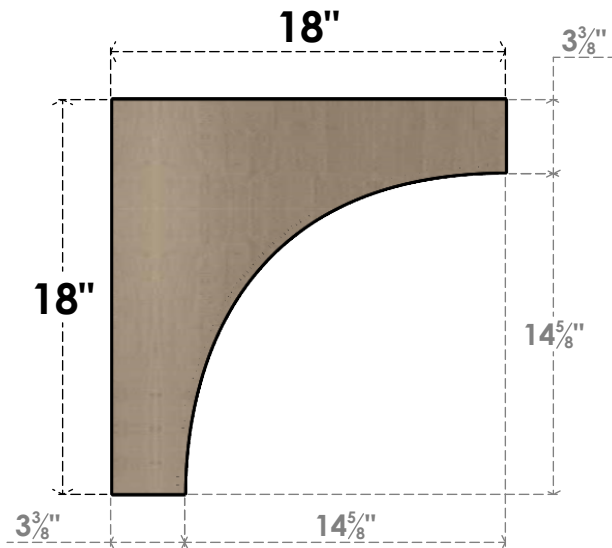

ITEM NUMBER: CORU09X18X18STORCPR

9"W X 18"D X 18"H SERIES 1 CLASSIC STOCKPORT ROUGH CEDAR
TIMBERTHANE FAUX WOOD CORBEL, PRIMED

SIDE PROFILE

FRONT PROFILE

ISOMETRIC

EKENA MILLWORK
2300 WEST MAIN ST.
CLARKSVILLE, TX 75426
TOLL FREE: 866-607-0453
WWW.EKENAMILLWORK.COM

NOTES

1. INSTALLATION TO BE COMPLETED IN ACCORDANCE WITH MANUFACTURER'S SPECIFICATIONS.
2. DRAWING MAY NOT BE TO SCALE
3. THIS DRAWING IS INTENDED FOR DESIGN AND PLANNING PURPOSES ONLY.
4. ALL INFORMATION CONTAINED HEREIN WAS CURRENT AT THE TIME OF DEVELOPMENT BUT MUST BE REVIEWED AND APPROVED BY THE PRODUCT MANUFACTURER TO BE CONSIDERED ACCURATE.
5. TIMBERTHANE ARCHITECTURAL PRODUCTS ARE MADE FROM HIGH DENSITY URETHANE AND COME FACTORY PRIMED