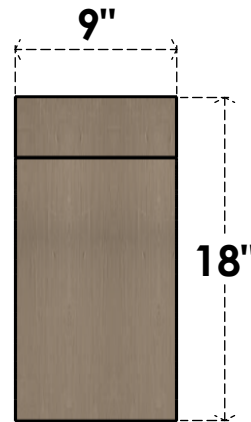

ITEM NUMBER: CORU09X18X18STORCPR

9"W X 18"D X 18"H SERIES 1 CLASSIC STOCKPORT ROUGH CEDAR
TIMBERTHANE FAUX WOOD CORBEL, PRIMED

SIDE PROFILE

FRONT PROFILE

ISOMETRIC

EKENA MILLWORK
2300 WEST MAIN ST.
CLARKSVILLE, TX 75426
TOLL FREE: 866-607-0453
WWW.EKENAMILLWORK.COM

NOTES

1. INSTALLATION TO BE COMPLETED IN ACCORDANCE WITH MANUFACTURER'S SPECIFICATIONS.
2. DRAWING MAY NOT BE TO SCALE
3. THIS DRAWING IS INTENDED FOR DESIGN AND PLANNING PURPOSES ONLY.
4. ALL INFORMATION CONTAINED HEREIN WAS CURRENT AT THE TIME OF DEVELOPMENT BUT MUST BE REVIEWED AND APPROVED BY THE PRODUCT MANUFACTURER TO BE CONSIDERED ACCURATE.
5. TIMBERTHANE ARCHITECTURAL PRODUCTS ARE MADE FROM HIGH DENSITY URETHANE AND COME FACTORY PRIMED