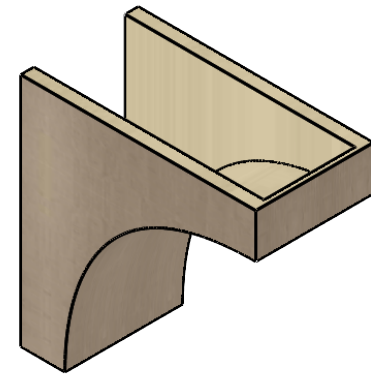

ITEM NUMBER: CORU09X18X18STORCPR

9"W X 18"D X 18"H SERIES 1 CLASSIC STOCKPORT ROUGH CEDAR
TIMBERTHANE FAUX WOOD CORBEL, PRIMED

SIDE PROFILE

FRONT PROFILE

ISOMETRIC

EKENA MILLWORK
2300 WEST MAIN ST.
CLARKSVILLE, TX 75426
TOLL FREE: 866-607-0453
WWW.EKENAMILLWORK.COM

NOTES

1. INSTALLATION TO BE COMPLETED IN ACCORDANCE WITH MANUFACTURER'S SPECIFICATIONS.
2. DRAWING MAY NOT BE TO SCALE
3. THIS DRAWING IS INTENDED FOR DESIGN AND PLANNING PURPOSES ONLY.
4. ALL INFORMATION CONTAINED HEREIN WAS CURRENT AT THE TIME OF DEVELOPMENT BUT MUST BE REVIEWED AND APPROVED BY THE PRODUCT MANUFACTURER TO BE CONSIDERED ACCURATE.
5. TIMBERTHANE ARCHITECTURAL PRODUCTS ARE MADE FROM HIGH DENSITY URETHANE AND COME FACTORY PRIMED